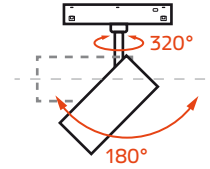

18W BJ21-18

331x22x85 mm

Magnetic Track
Lighting System

OSRAM
LED INSIDE

48V DC **3000°K** CRI >90

5 Years
Guarantee **4000°K** IP20

چراغ دات قابل تنظیم
Adjustable Grille Lights

LIGHT FIELD